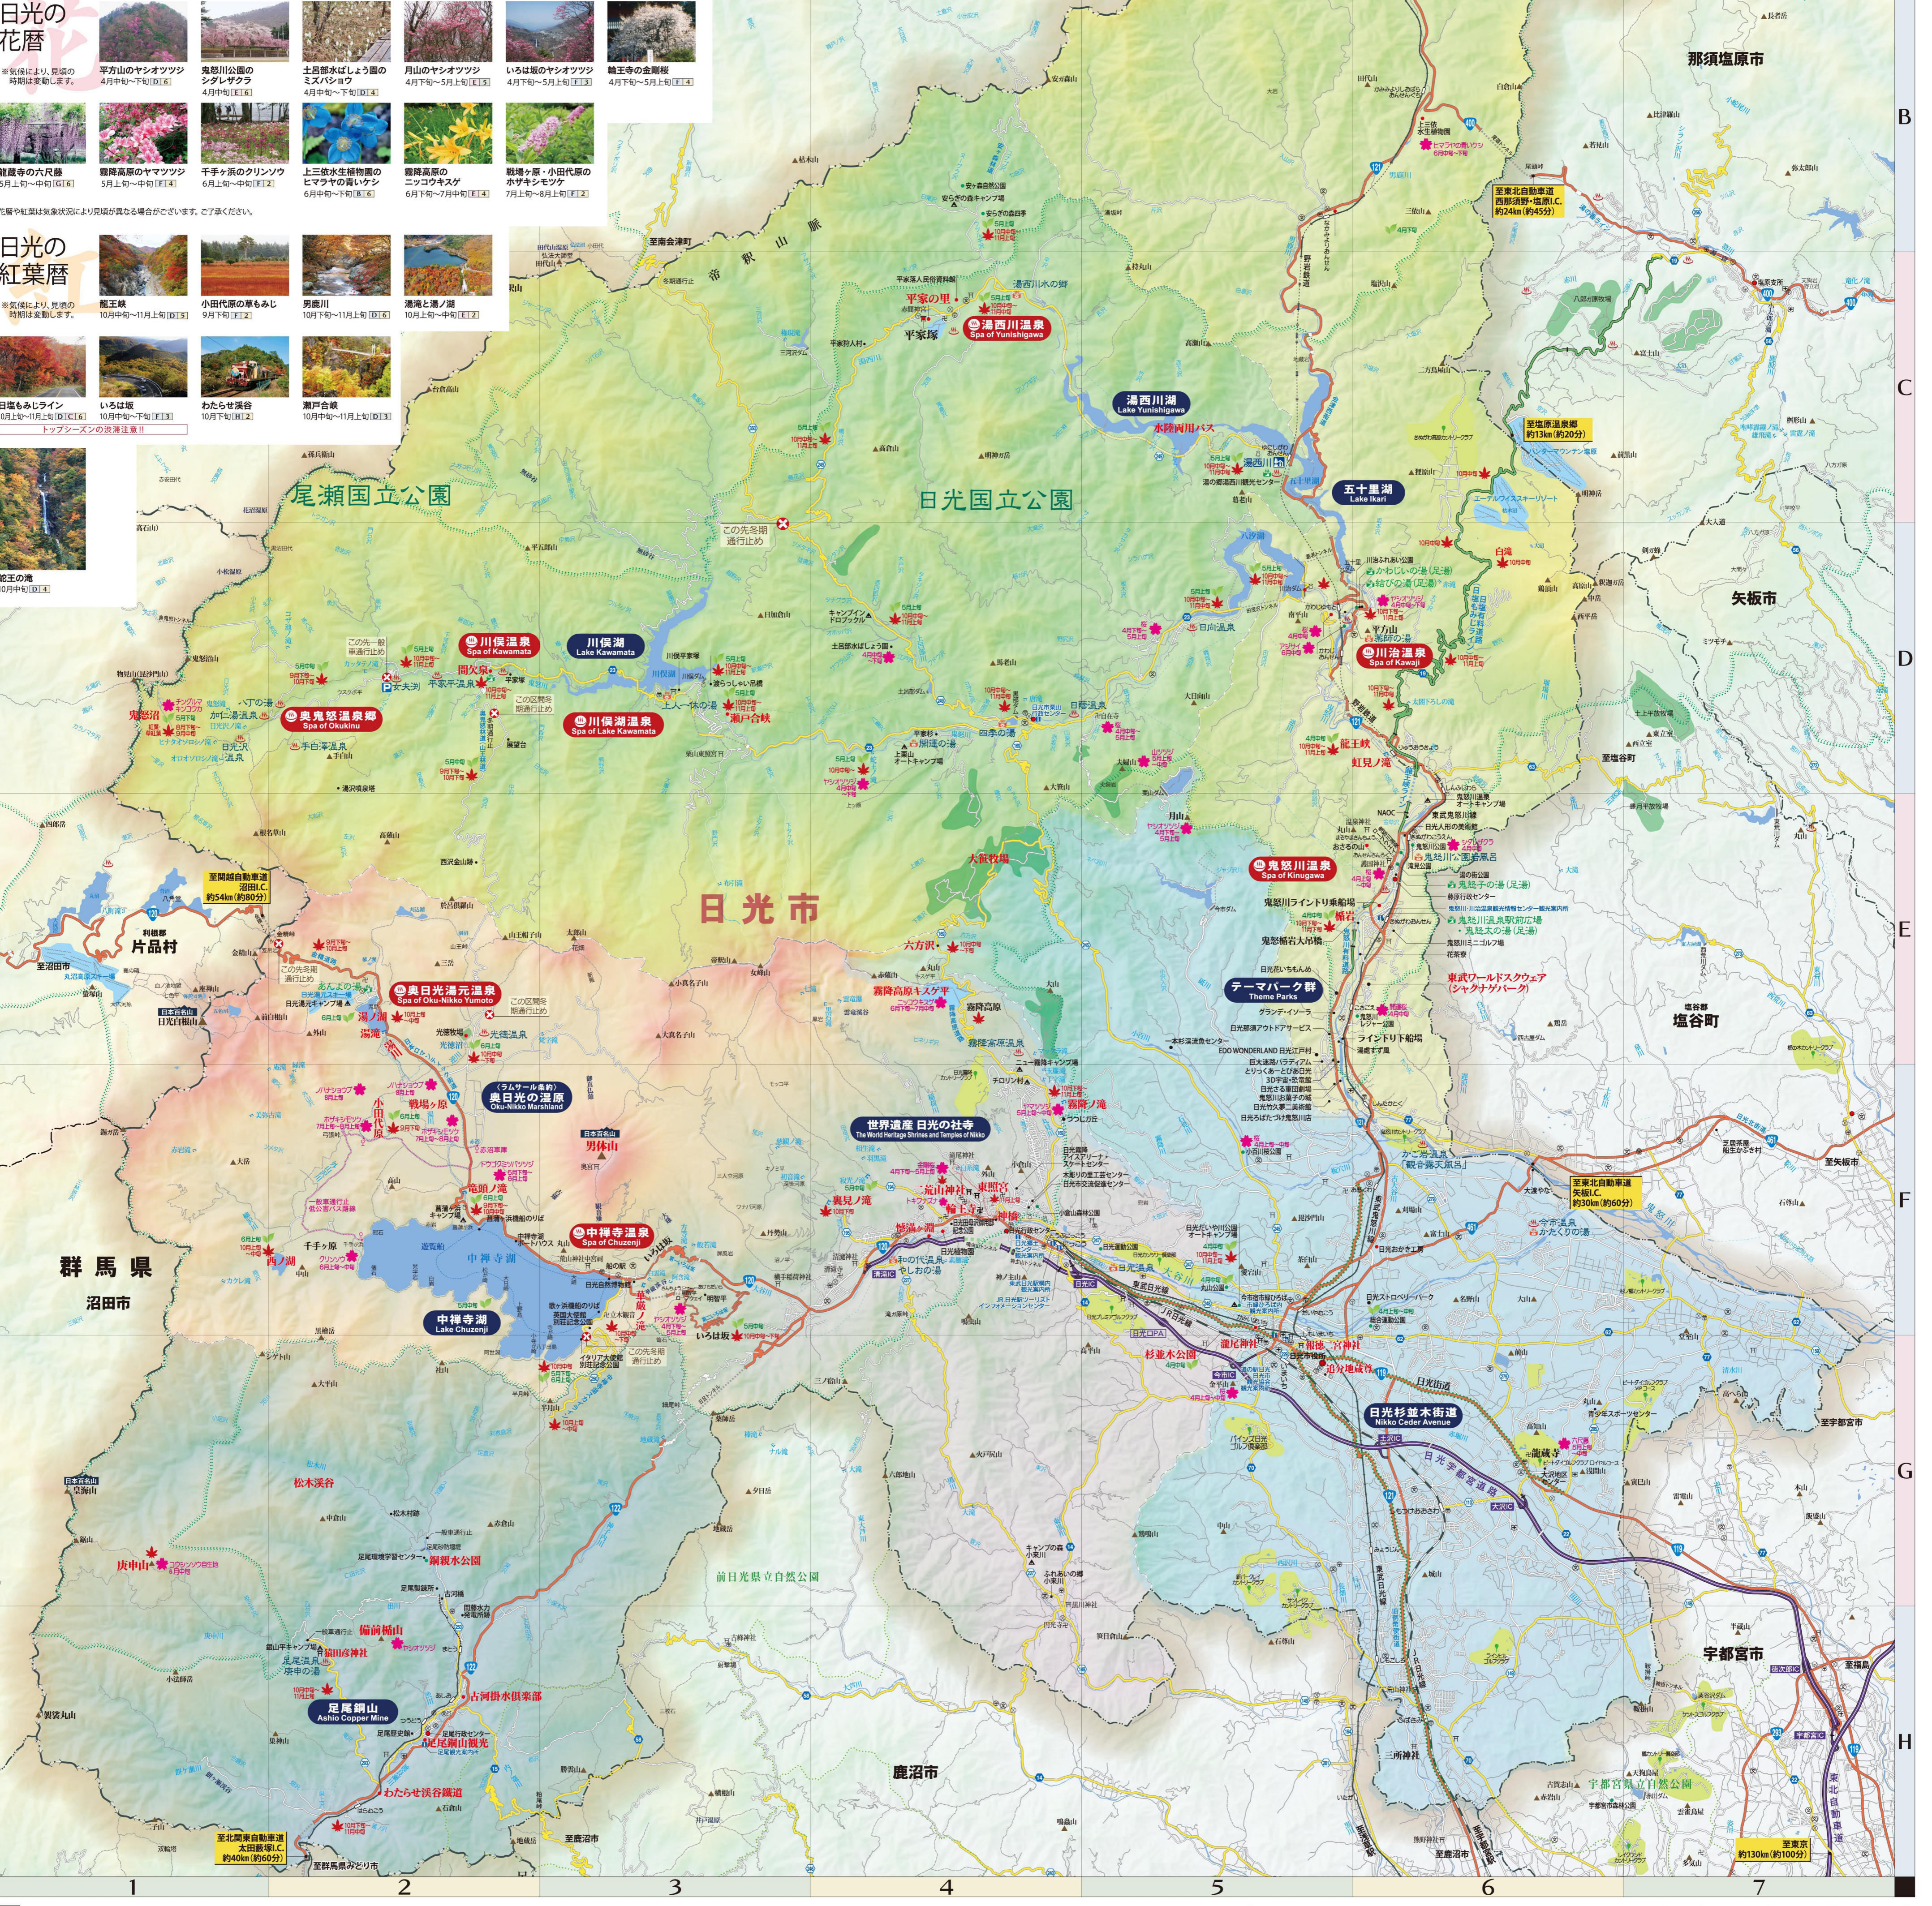

日光のイベント祭暦

Grid of festival events categorized by season: 春 (Spring), 夏 (Summer), 秋 (Autumn), 冬 (Winter). Each event includes a photo, name, and date.

日光の花暦

Grid of seasonal flower viewing spots with photos and names, such as '平山公園のヤマツツシ' and '奥日光のヤマツツシ'.

日光の紅葉暦

Grid of autumn foliage viewing spots with photos and names, such as '日光のいろは坂' and '日光のいろは坂'.

日光市への交通アクセスガイド

主要アクセスポイントからの距離

Legend (凡例) and scale bar. Legend includes symbols for city hall, shrine, school, etc. Scale bar shows 0 to 100m and 0 to 10km.