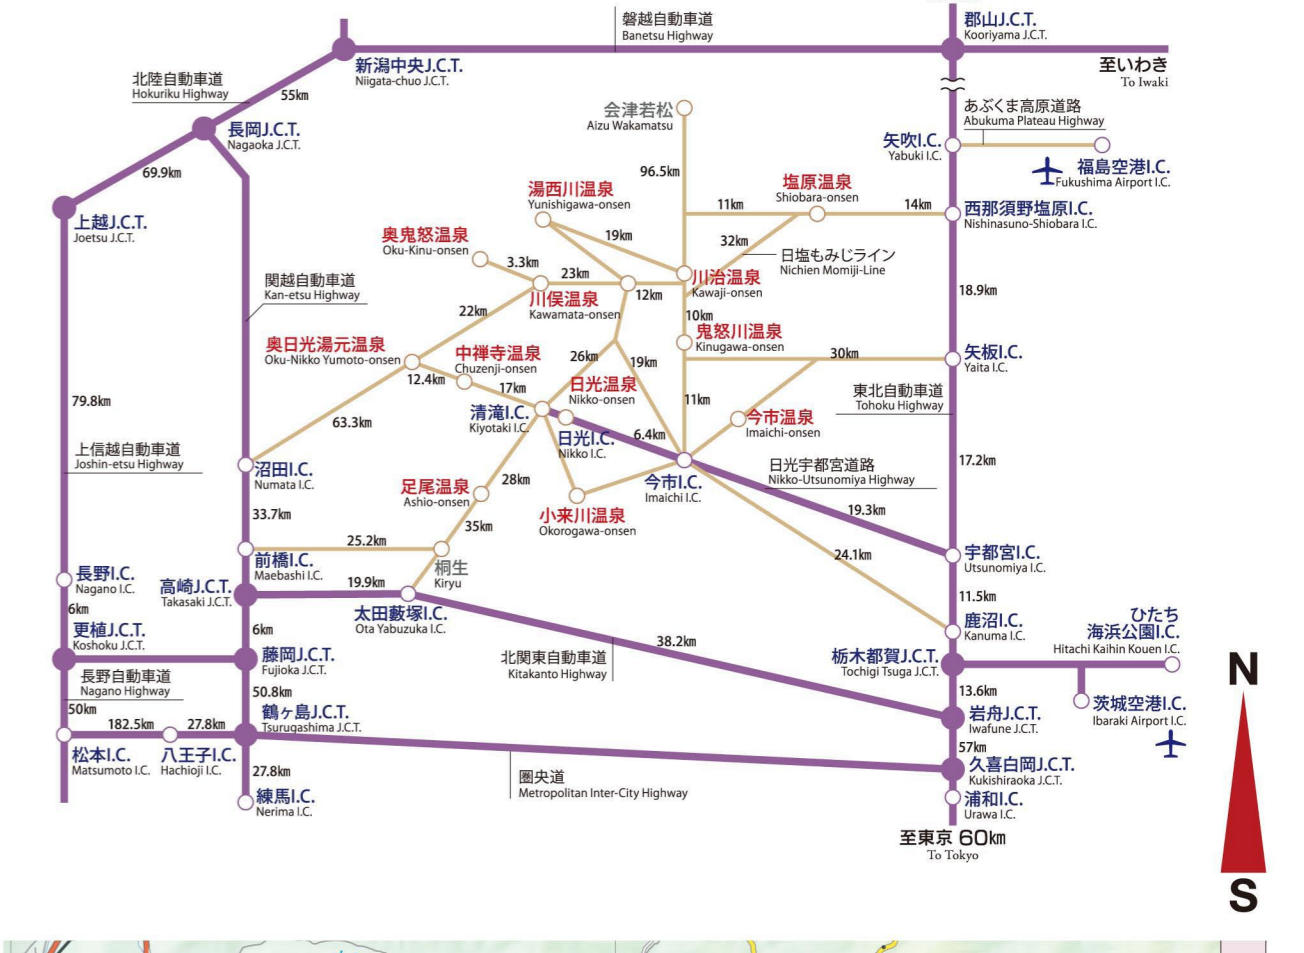

日光のイベント祭暦

Grid of festival events categorized by season: 春 (Spring), 夏 (Summer), 秋 (Autumn), 冬 (Winter). Each event includes a photo, name, and date.

日光の花暦

Grid of seasonal flower viewing spots with photos and names, such as '平山公園のヤマツツシ' and '奥日光のヤマツツシ'.

日光の紅葉暦

Grid of autumn foliage viewing spots with photos and names, such as '日光のいろは坂' and '日光のいろは坂'.

日光市への交通アクセスガイド

主要アクセスポイントからの距離

Legend (凡例) and scale bar. Legend includes symbols for city hall, shrine, school, etc. Scale bar shows 0 to 100m and 0 to 10km.